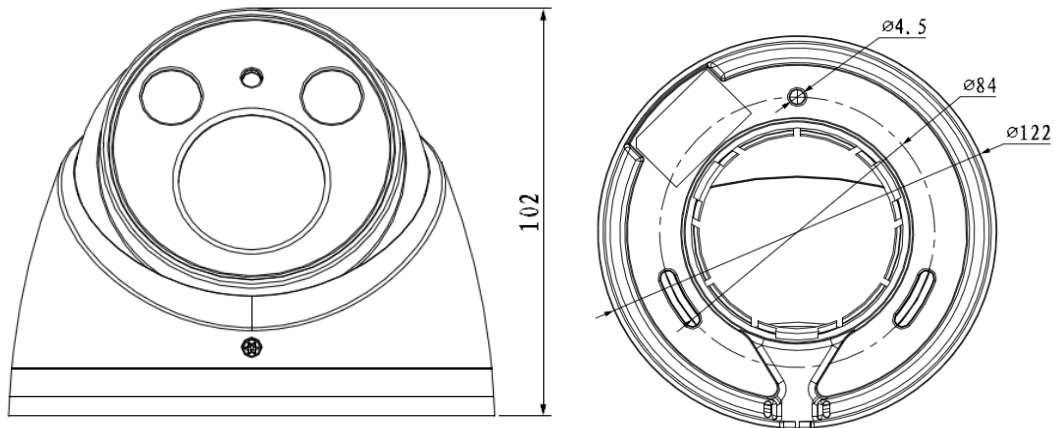

## Technical Specifications

<b>Model</b>		<b>DH-IPC-HDW2120R-Z</b>
<b>Camera</b>		
Image Sensor	1/3" 2Megapixel progressive scan CMOS	
Effective Pixels	1920(H) × 1080(V)	
Scanning System	Progressive	
Electronic Shutter Speed	Auto/Manual, 1s~1/100000s	
Min. Illumination	0. 1Lux/F1.4(Color), 0Lux/F1.4(IR on)	
S/N Ratio	More than 50dB	
Video Output	N/A	
<b>Camera Features</b>		
Max. IR LEDs Length	60m	
Day/Night	Auto(ICR)/Color/B/W	
Backlight Compensation	BLC / HLC / DWDR	
White Balance	Auto/Manual	
Gain Control	Auto/Manual	
Noise Reduction	3D	
Privacy Masking	Up to 4 areas	
<b>Lens</b>		
Focal Length	2.7mm~12mm	
Max Aperture	F1.4	
Focus Control	Auto	
Angle of View	H: 99°~37°	
Lens Type	Motorized lens	
Mount Type	Board-in Type	
<b>Video</b>		
Compression	H.264/ H.264H/ H.264B/ MJPEG	
Resolution	1080P(1920x1080)/ 720P(1280x720)/ D1(704x576/704x480) / CIF(352x288/352x240)	
Frame Rate	Main Stream	1080P/720P(1 ~ 25/30fps)
	Sub Stream	D1/CIF(1 ~ 25/30fps)
Bit Rate	H.264: 16K ~ 10Mbps	
<b>Audio</b>		
Compression	N/A	
Interface	N/A	
<b>Network</b>		
Ethernet	RJ-45 (10/100Base-T)	
Wi-Fi	N/A	
Protocol	IPv4/IPv6, HTTP, HTTPS, SSL, TCP/IP, UDP, UPnP, ICMP, IGMP, SNMP, RTSP, RTP, SMTP, NTP, DHCP, DNS, PPPOE, DDNS, FTP, IP Filter, QoS, Bonjour	
Compatibility	ONVIF,PSIA,CGI	
Max. User Access	20 users	

## DH-IPC-HDW2220R-Z

Smart Phone	iPhone, iPad, Android, Windows Phone
<b>Auxiliary Interface</b>	
Memory Slot	N/A
RS485	N/A
Alarm	N/A
PIR Sensor Range	N/A
<b>General</b>	
Power Supply	DC12V, PoE (802.3af)
Power Consumption	Max 7.5W
Working Environment	-30°C~+60°C, Less than 95% RH
Ingress Protection	IP66
Vandal Resistance	N/A
Dimensions	Φ122mm x 102mm
Weight	0.55Kg

## Dimensions (mm)